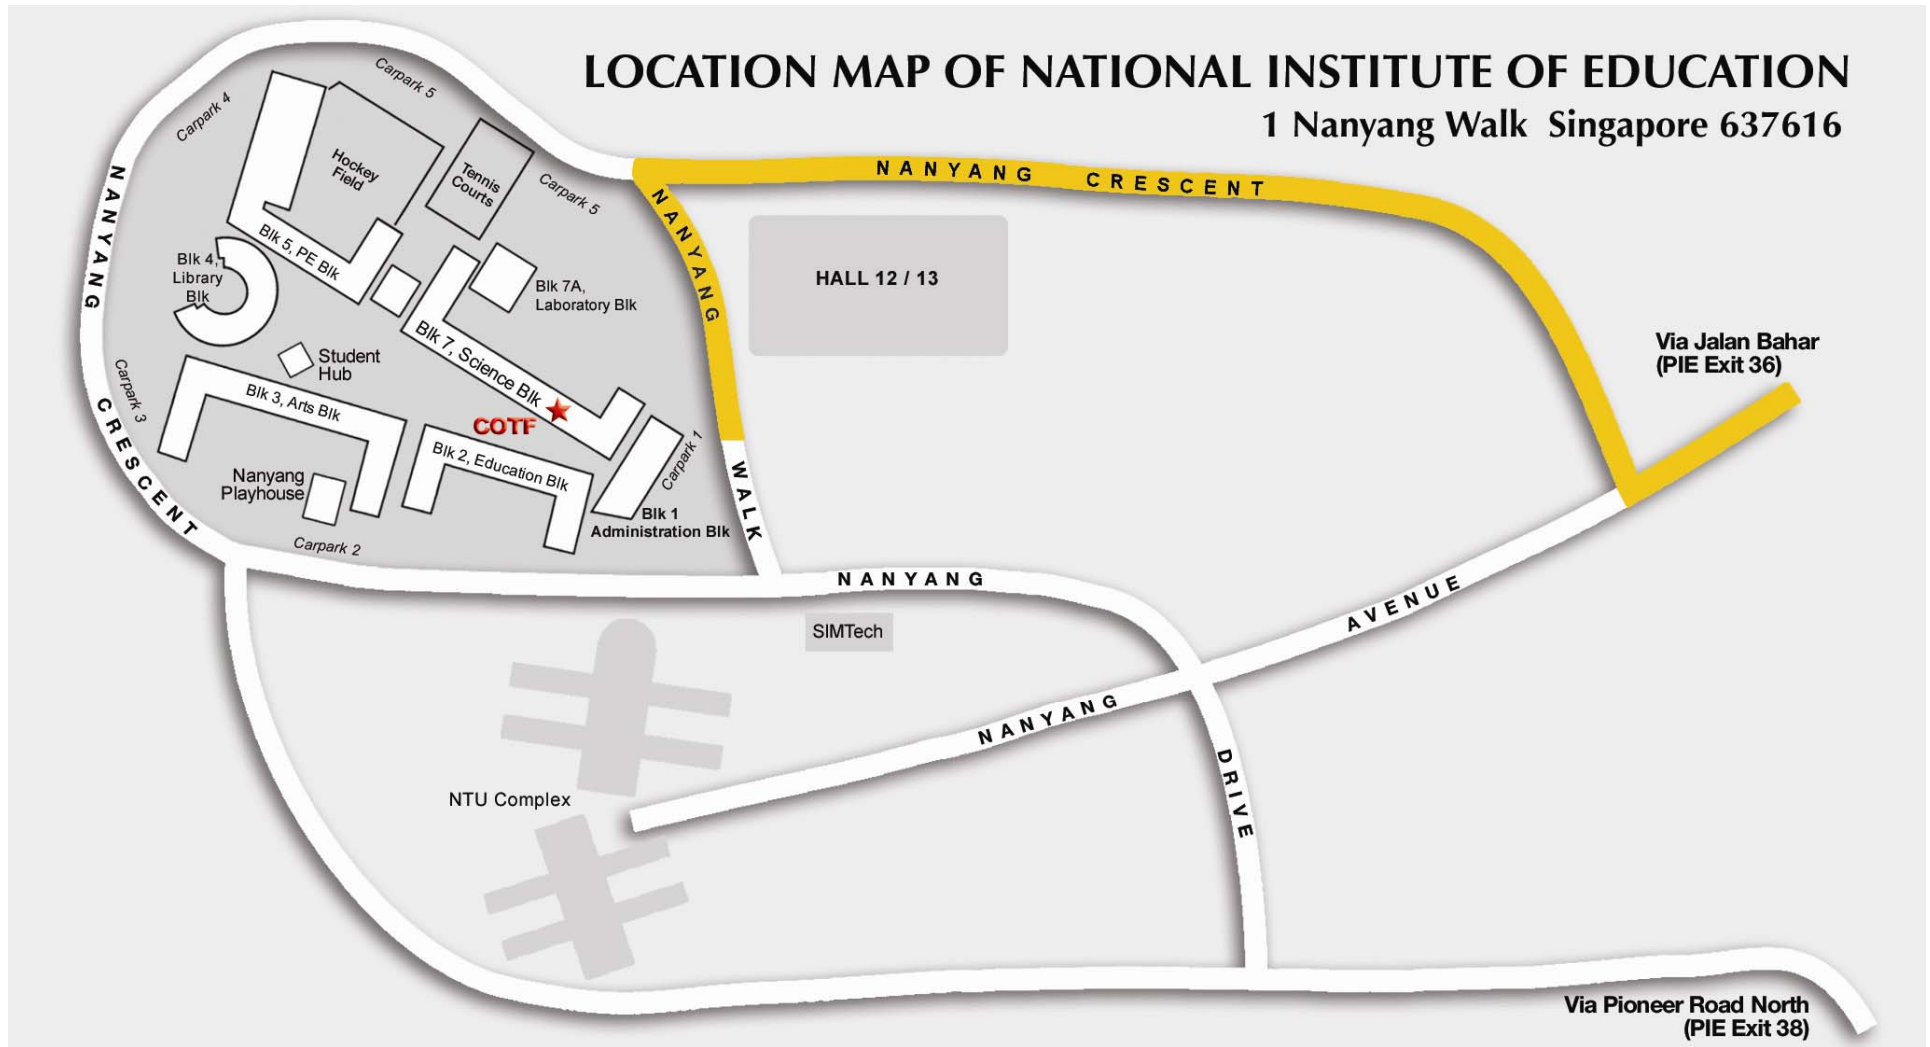

# LOCATION MAP OF NATIONAL INSTITUTE OF EDUCATION

1 Nanyang Walk Singapore 637616

## Recommended Driving Route to NIE:

- Exit PIE via **Jalan Bahar** exit
- Drive along **Nanyang Ave** and enter NTU
- Take the 1<sup>st</sup> **right** turn onto **Nanyang Crescent**
- Turn **left** onto **Nanyang Walk** after passing Hall 12/13
- Turn **right** after the **zebra crossing** into Carpark 1 (nearest carpark to COTF)