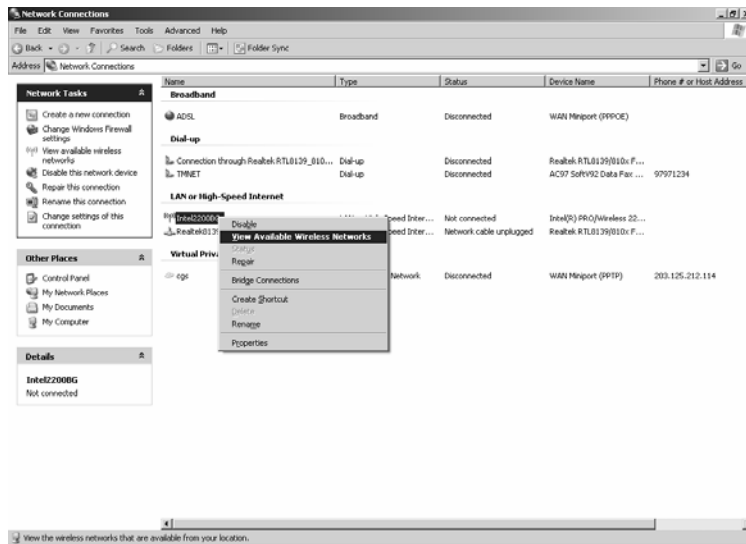

Wireless@ ICET

Instructions for Wireless Connection in ICET 2007

Click "Start" > "Control Panel" > "Network Connections"

Right click on your wireless connection and select "View Available Wireless Networks"

Wireless@ ICET

Instructions for Wireless Connection in ICET 2007

Select the “rpguest” wireless network and click on connect

Launch Internet Explorer and click on “Click here for GUEST Registration”

Instructions for Wireless Connection in ICET 2007

Fill in your name, email, and mobile number, and tick the "I accept the above terms and conditions" box. Upon registration, a password would be sent to the user's hand phone

A registration form with a light gray background. On the left, the labels "Handphone" and "Password" are positioned next to two empty text input fields. Below these fields is a rectangular button with the word "Login" written on it.