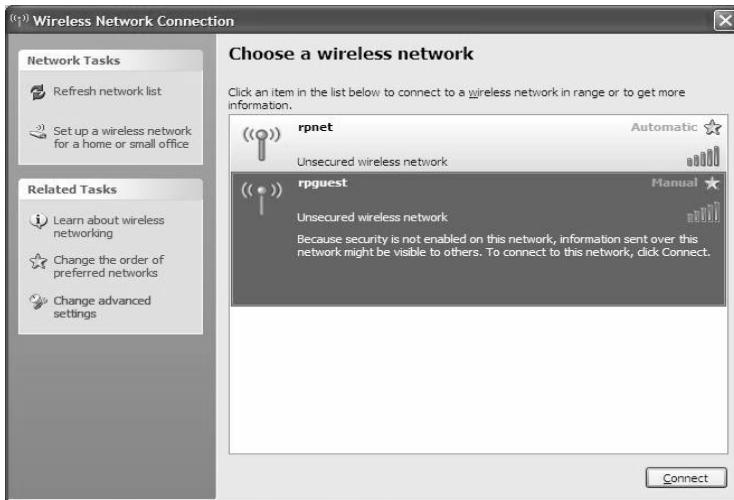

Wireless@ ICET

Instructions for Wireless Connection in ICET 2007

Click "Start" > "Control Panel" > "Network Connections"

Right click on your wireless connection and select "View Available Wireless Networks"

Wireless@ ICET

Instructions for Wireless Connection in ICET 2007

Select the “rpguest” wireless network and click on connect

Launch Internet Explorer and click on “Click here for GUEST Registration”

Instructions for Wireless Connection in ICET 2007

Fill in your name, email, and mobile number, and tick the "I accept the above terms and conditions" box. Upon registration, a password would be sent to the user's hand phone

A registration form with a light gray background. On the left, the labels "Handphone" and "Password" are positioned next to two empty text input fields. Below these fields is a rectangular button with the word "Login" written on it.