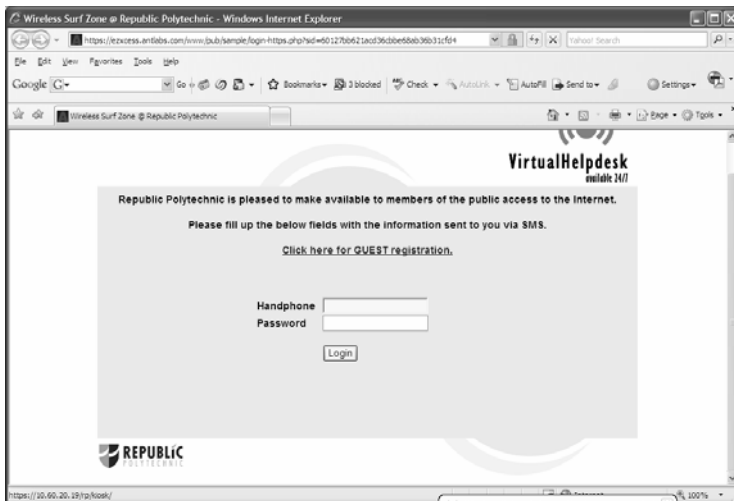

Wireless@ ICET

Instructions for Wireless Connection in ICET 2007

Click "Start" > "Control Panel" > "Network Connections"

Right click on your wireless connection and select "View Available Wireless Networks"

Wireless@ ICET

Instructions for Wireless Connection in ICET 2007

Select the “rpguest” wireless network and click on connect

Launch Internet Explorer and click on “Click here for GUEST Registration”

Instructions for Wireless Connection in ICET 2007

Fill in your name, email, and mobile number, and tick the "I accept the above terms and conditions" box. Upon registration, a password would be sent to the user's hand phone

A registration form with a light gray background. On the left, the labels "Handphone" and "Password" are positioned next to two empty text input fields. Below these fields is a rectangular button with the word "Login" written on it.